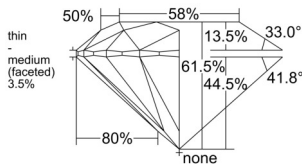

GIA®

FACSIMILE

GIA REPORT 1543105556

Verify this report at GIA.edu

GIA NATURAL DIAMOND DOSSIER®

November 27, 2025
GIA Report Number 1543105556
Shape and Cutting Style ..... Round Brilliant
Measurements ..... 4.34 - 4.37 x 2.68 mm

GRADING RESULTS

Carat Weight ..... 0.30 carat
Color Grade ..... G
Clarity Grade VVS1
Cut Grade ..... Excellent

ADDITIONAL GRADING INFORMATION

Polish ..... Excellent
Symmetry ..... Excellent
Fluorescence ..... None
Clarity Characteristics ..... Pinpoint, Cloud, Feather
Inscription(s): GIA 1543105556

PROPORTIONS

GRADING SCALES

GIA COLOR SCALE	GIA CLARITY SCALE	GIA CUT SCALE	
D	FLAWLESS	EXCELLENT	
E	INTERNALLY FLAWLESS		
F		VVS₁	VERY GOOD
G	VVS₂		
H	VS₁	GOOD	
I	VS₂		
J	SI₁	FAIR	
K	SI₂		
L	I₁	POOR	
M			
N			
O	I₂		
P			
Q			
R	I₃		
S			
T			
U			
V			
W			
X			
Y			
Z