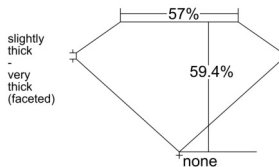

GIA®

FACSIMILE

GIA REPORT 1543096900

Verify this report at GIA.edu

GIA NATURAL DIAMOND DOSSIER®

November 26, 2025
GIA Report Number 1543096900
Shape and Cutting Style ..... Heart Brilliant
Measurements ..... 5.29 x 6.06 x 3.60 mm

GRADING RESULTS

Carat Weight ..... 0.70 carat
Color Grade I
Clarity Grade VVS1

ADDITIONAL GRADING INFORMATION

Polish ..... Excellent
Symmetry ..... Very Good
Fluorescence ..... None
Clarity Characteristics ..... Feather
Inscription(s): GIA 1543096900

PROPORTIONS

Profile not to actual proportions

GRADING SCALES

GIA COLOR SCALE		GIA CLARITY SCALE			
COLORLESS	D	VERY VERY SLIGHTLY INCLUDED	FLAWLESS		
	E		INTERNALLY FLAWLESS		
	F	VERY SLIGHTLY INCLUDED	VVS₁		
	G		VVS₂		
	H		VS₁		
	NEAR COLORLESS	I	SLIGHTLY INCLUDED	VS₂	
		J		SI₁	
		FAINT	K	INCLUDED	SI₂
			L		I₁
			M		I₂
VERT LIGHT	N	LIGHT	I₃		
	O				
	P				
	Q				
	R