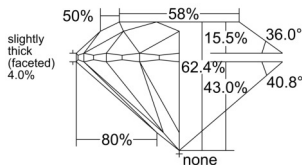

GIA®

FACSIMILE

GIA REPORT 1543072720

Verify this report at GIA.edu

GIA NATURAL DIAMOND DOSSIER®

November 24, 2025
GIA Report Number 1543072720
Shape and Cutting Style ..... Round Brilliant
Measurements ..... 5.61 - 5.66 x 3.52 mm

GRADING RESULTS

Carat Weight ..... 0.69 carat
Color Grade ..... H
Clarity Grade S11
Cut Grade ..... Excellent

ADDITIONAL GRADING INFORMATION

Polish ..... Excellent
Symmetry ..... Excellent
Fluorescence ..... None
Clarity Characteristics..... Crystal, Feather, Cloud
Inspection(s): GIA 1543072720

PROPORTIONS

Profile to actual proportions