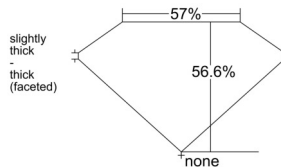

GIA®

FACSIMILE

GIA REPORT 1543064076

Verify this report at GIA.edu

GIA NATURAL DIAMOND DOSSIER®

November 20, 2025
GIA Report Number 1543064076
Shape and Cutting Style ..... Heart Brilliant
Measurements ..... 5.02 x 5.51 x 3.12 mm

GRADING RESULTS

Carat Weight ..... 0.50 carat
Color Grade ..... F
Clarity Grade VVS2

ADDITIONAL GRADING INFORMATION

Polish ..... Excellent
Symmetry ..... Very Good
Fluorescence ..... None
Clarity Characteristics ..... Cloud, Pinpoint
Inscription(s): GIA 1543064076

PROPORTIONS

Profile not to actual proportions

GRADING SCALES

GIA COLOR SCALE		GIA CLARITY SCALE			
COLORLESS	D	VERY VERY SLIGHTLY INCLUDED	FLAWLESS		
	E		INTERNALLY FLAWLESS		
	F	VERY SLIGHTLY INCLUDED	VVS₁		
	G		VVS₂		
	H		VS₁		
	NEAR COLORLESS	I	SLIGHTLY INCLUDED	VS₂	
		J		SI₁	
		FAINT	K	INCLUDED	SI₂
			L		I₁
			M		I₂
VERT LIGHT			N	INCLUDED	I₃
	O				
	P				
	Q				
LIGHT	R				
	S				
	T				
	U				
	V				
	Z