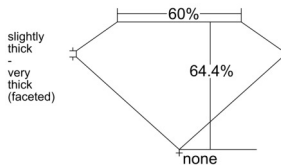

GIA®

FACSIMILE

GIA REPORT 1543047036

Verify this report at GIA.edu

GIA NATURAL DIAMOND DOSSIER®

November 18, 2025
GIA Report Number 1543047036
Shape and Cutting Style ..... Oval Brilliant
Measurements ..... 6.81 x 4.93 x 3.17 mm

GRADING RESULTS

Carat Weight ..... 0.70 carat
Color Grade ..... F
Clarity Grade VS1

ADDITIONAL GRADING INFORMATION

Polish ..... Excellent
Symmetry ..... Very Good
Fluorescence ..... Faint
Clarity Characteristics ..... Feather, Pinpoint
Inscription(s): GIA 1543047036

PROPORTIONS

Profile not to actual proportions

GRADING SCALES

GIA COLOR SCALE		GIA CLARITY SCALE		
COLORLESS	D	VERY VERY SLIGHTLY INCLUDED	FLAWLESS	
	E		INTERNALLY FLAWLESS	
	F		VS₁	
	G		VS₂	
	NEAR COLORLESS	H	VERY SLIGHTLY INCLUDED	VS₁
		I		VS₂
		J	SLIGHTLY INCLUDED	S₁
		K		S₂
	L	I₁		
	FAINT	M	INCLUDED	I₂
N		I₃		
O		LIGHT		
P				
Q				
R				
S				
T				
COLORLESS	U			
	V			
	W			
	X			
Y				
Z