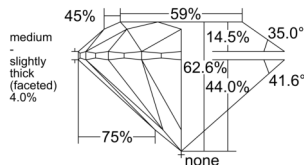

GIA®

FACSIMILE

GIA REPORT 1543039341

Verify this report at GIA.edu

GIA NATURAL DIAMOND DOSSIER®

November 18, 2025
GIA Report Number 1543039341
Shape and Cutting Style ..... Round Brilliant
Measurements ..... 4.44 - 4.47 x 2.79 mm

GRADING RESULTS

Carat Weight ..... 0.34 carat
Color Grade ..... E
Clarity Grade VVS1
Cut Grade ..... Excellent

ADDITIONAL GRADING INFORMATION

Polish ..... Excellent
Symmetry ..... Excellent
Fluorescence ..... None
Clarity Characteristics..... Pinpoint, Needle, Feather, Indented
Natural

Inscription(s): GIA 1543039341

PROPORTIONS

Profile to actual proportions