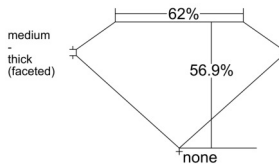

GIA®

FACSIMILE

GIA REPORT 1543039004

Verify this report at GIA.edu

GIA NATURAL DIAMOND DOSSIER®

November 19, 2025
GIA Report Number 1543039004
Shape and Cutting Style ..... Heart Brilliant
Measurements ..... 5.62 x 6.18 x 3.52 mm

GRADING RESULTS

Carat Weight ..... 0.70 carat
Color Grade ..... G
Clarity Grade VS1

ADDITIONAL GRADING INFORMATION

Polish ..... Very Good
Symmetry ..... Excellent
Fluorescence ..... None
Clarity Characteristics ..... Feather, Pinpoint
Inscription(s): GIA 1543039004

PROPORTIONS

Profile not to actual proportions

GRADING SCALES

GIA COLOR SCALE		GIA CLARITY SCALE	
COLORLESS	D	VERY VERY SLIGHTLY INCLUDED	FLAWLESS
	E		INTERNALLY FLAWLESS
	F		VVS₁
	G		VVS₂
	H		VS₁
	I		VS₂
	J		SI₁
	K		SI₂
	L		I₁
	M		I₂
NEAR COLORLESS	N	SLIGHTLY INCLUDED	I₃
	O		
	P		
	Q		
FAINT	R		
	S		
	T		
	U		
VERT LIGHT	V		
	W		
	X		
	Y		
LIGHT	Z