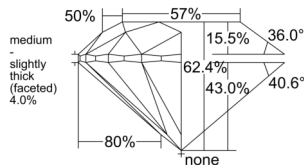

GIA®

FACSIMILE

GIA REPORT 1543035045

Verify this report at GIA.edu

GIA NATURAL DIAMOND DOSSIER®

November 19, 2025
GIA Report Number 1543035045
Shape and Cutting Style ..... Round Brilliant
Measurements ..... 5.88 - 5.92 x 3.68 mm

GRADING RESULTS

Carat Weight ..... 0.80 carat
Color Grade ..... J
Clarity Grade S11
Cut Grade ..... Excellent

ADDITIONAL GRADING INFORMATION

Polish ..... Excellent
Symmetry ..... Excellent
Fluorescence ..... Faint
Clarity Characteristics ..... Crystal, Cloud
Inscription(s): GIA 1543035045

PROPORTIONS

GRADING SCALES

GIA COLOR SCALE

COLORESS	D
	E
	F
	G
	H
	I
	J
NEAR COLORESS	K
	L
FAINTE	M
	N
	O
	P
VERY LIGHT	Q
	R
	S
	T
	U
	V
	W
	X
	Y
LIGHT	Z

GIA CLARITY SCALE

FLAWLESS	INTERNAL FLAWLESS	
		FLAWLESS
VERY VERY SLIGHTLY INCLUDED	VVS₁	
	VVS₂	
VERY SLIGHTLY INCLUDED	VS₁	
	VS₂	
SLIGHTLY INCLUDED	SI₁	
	SI₂	
INCLUDED	I₁	
	I₂	
	I₃	

GIA CUT SCALE

EXCELLENT
VERY GOOD
GOOD
FAIR
POOR