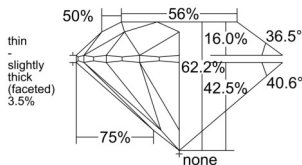

GIA®

FACSIMILE

GIA REPORT 1539968341

Verify this report at GIA.edu

GIA NATURAL DIAMOND DOSSIER®

November 12, 2025
GIA Report Number 1539968341
Shape and Cutting Style ..... Round Brilliant
Measurements ..... 4.69 - 4.72 x 2.93 mm

GRADING RESULTS

Carat Weight ..... 0.40 carat
Color Grade ..... D
Clarity Grade VVS1
Cut Grade ..... Excellent

ADDITIONAL GRADING INFORMATION

Polish ..... Excellent
Symmetry ..... Very Good
Fluorescence ..... None
Clarity Characteristics ..... Feather
Inscription(s): GIA 1539968341

PROPORTIONS

GRADING SCALES

GIA COLOR SCALE	GIA CLARITY SCALE	GIA CUT SCALE	
D	FLAWLESS	EXCELLENT	
E	INTERNALLY FLAWLESS		
F		VVS₁	VERY GOOD
G	VVS₂		
H	VS₁	GOOD	
I	VS₂		
J	SI₁	FAIR	
K	SI₂		
L	I₁	POOR	
M			
N			
O	I₂		
P			
Q			
R	I₃		
S			
T			
U			
V			
W			
X			
Y			
Z