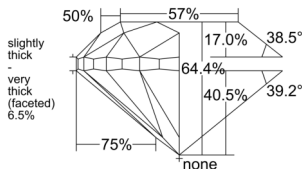

GIA®

FACSIMILE

GIA REPORT 1539968241

Verify this report at GIA.edu

GIA NATURAL DIAMOND DOSSIER®

November 12, 2025
GIA Report Number 1539968241
Shape and Cutting Style ..... Round Brilliant
Measurements ..... 4.11 - 4.14 x 2.66 mm

GRADING RESULTS

Carat Weight ..... 0.30 carat
Color Grade ..... K
Clarity Grade VVS1
Cut Grade ..... Good

ADDITIONAL GRADING INFORMATION

Polish ..... Excellent
Symmetry ..... Very Good
Fluorescence ..... None
Clarity Characteristics ..... Feather
Inscription(s): GIA 1539968241

PROPORTIONS

Profile to actual proportions

GRADING SCALES

GIA COLOR SCALE

COLOURESS	D
	E
	F
	G
	H
	I
	J
NEAR COLOURESS	K
	L
	M
FADING	N
	O
	P
	R
	S
	T
	U
	V
	W
	X
	Y
LIGHT	Z

GIA CLARITY SCALE

VERY VERY SLIGHTLY INCLUDED	FLAWLESS
	INTERNALLY FLAWLESS
VERY SLIGHTLY INCLUDED	VVS₁
	VVS₂
SLIGHTLY INCLUDED	VS₁
	VS₂
INCLUDED	SI₁
	SI₂
	I₁
	I₂
	I₃

GIA CUT SCALE

EXCELLENT
VERY GOOD
GOOD
FAIR
POOR