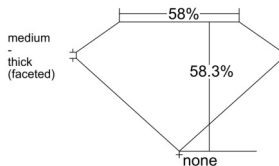

GIA®

FACSIMILE

GIA REPORT 1539953907

Verify this report at GIA.edu

GIA NATURAL DIAMOND DOSSIER®

November 11, 2025
GIA Report Number 1539953907
Shape and Cutting Style ..... Heart Brilliant
Measurements ..... 5.33 x 6.26 x 3.65 mm

GRADING RESULTS

Carat Weight ..... 0.71 carat
Color Grade ..... G
Clarity Grade VVS1

ADDITIONAL GRADING INFORMATION

Polish ..... Excellent
Symmetry ..... Excellent
Fluorescence ..... None
Clarity Characteristics..... Cloud, Indented Natural, Feather
Inscription(s): GIA 1539953907

PROPORTIONS

Profile not to actual proportions

GRADING SCALES

GIA COLOR SCALE		GIA CLARITY SCALE	
COLORLESS	D	VERY VERY SLIGHTLY INCLUDED	FLAWLESS
	E		INTERNALLY FLAWLESS
	F		VVS₁
	G		VVS₂
	H		VS₁
	I		VS₂
	J		SI₁
	K		SI₂
	L		I₁
	M		I₂
NEAR COLORLESS	N	SLIGHTLY INCLUDED	I₃
	O		
	P		
	Q		
FAINT	R		
	S		
	T		
	U		
VERT LIGHT	V		
	W		
	X		
	Y		
LIGHT	Z