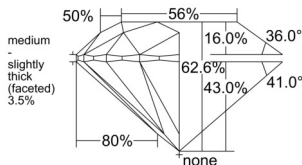

GIA®

FACSIMILE

GIA REPORT 1539948238

Verify this report at GIA.edu

GIA NATURAL DIAMOND DOSSIER®

November 10, 2025
GIA Report Number 1539948238
Shape and Cutting Style ..... Round Brilliant
Measurements ..... 4.71 - 4.75 x 2.96 mm

GRADING RESULTS

Carat Weight ..... 0.40 carat
Color Grade ..... K
Clarity Grade VVS2
Cut Grade ..... Excellent

ADDITIONAL GRADING INFORMATION

Polish ..... Excellent
Symmetry ..... Excellent
Fluorescence ..... Medium Blue
Clarity Characteristics ..... Pinpoint
Inscription(s): GIA 1539948238

PROPORTIONS

GRADING SCALES

GIA COLOR SCALE

COLORLESS	D
	E
	F
	G
	H
	I
	J
NEAR COLORLESS	K
	L
	M
	N
	O
	P
	R
	S
	T
	U
	V
	W
	X
	Y
LIGHT	Z

GIA CLARITY SCALE

FLAWLESS	INTERNAL FLAWLESS	
		FLAWLESS
VERY VERY SLIGHTLY INCLUDED	VVS₁	
	VVS₂	
VERY SLIGHTLY INCLUDED	VS₁	
	VS₂	
SLIGHTLY INCLUDED	SI₁	
	SI₂	
INCLUDED	I₁	
	I₂	
	I₃	

GIA CUT SCALE

EXCELLENT
VERY GOOD
GOOD
FAIR
POOR