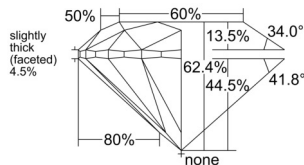

GIA®

FACSIMILE

GIA REPORT 1539939224

Verify this report at GIA.edu

GIA NATURAL DIAMOND DOSSIER®

November 10, 2025
GIA Report Number 1539939224
Shape and Cutting Style ..... Round Brilliant
Measurements ..... 5.04 - 5.06 x 3.16 mm

GRADING RESULTS

Carat Weight ..... 0.50 carat
Color Grade ..... D
Clarity Grade VS1
Cut Grade ..... Excellent

ADDITIONAL GRADING INFORMATION

Polish ..... Excellent
Symmetry ..... Excellent
Fluorescence ..... None
Clarity Characteristics ..... Cloud, Crystal, Needle
Inscription(s): GIA 1539939224

PROPORTIONS

Profile to actual proportions