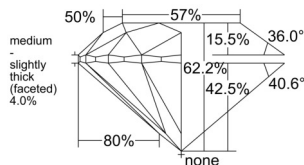

GIA®

FACSIMILE

GIA REPORT 1539930756

Verify this report at GIA.edu

GIA NATURAL DIAMOND DOSSIER®

November 07, 2025
GIA Report Number 1539930756
Shape and Cutting Style ..... Round Brilliant
Measurements ..... 4.26 - 4.28 x 2.66 mm

GRADING RESULTS

Carat Weight ..... 0.30 carat
Color Grade I
Clarity Grade S11
Cut Grade ..... Excellent

ADDITIONAL GRADING INFORMATION

Polish ..... Excellent
Symmetry ..... Excellent
Fluorescence ..... None
Clarity Characteristics ..... Feather
Inscription(s): GIA 1539930756

PROPORTIONS

Profile to actual proportions

GRADING SCALES

GIA COLOR SCALE

COLORESS	D
	E
	F
	G
	H
	I
	J
NEAR COLORESS	K
	L
FAIN	M
	N
	O
	P
VERY LIGHT	Q
	R
	S
	T
	U
	V
	W
	X
	Y
LIGHT	Z

GIA CLARITY SCALE

FLAWLESS	INTERNAL FLAWLESS	
		FLAWLESS
VERY VERY SLIGHTLY INCLUDED	VVS₁	
	VVS₂	
VERY SLIGHTLY INCLUDED	VS₁	
	VS₂	
SLIGHTLY INCLUDED	SI₁	
	SI₂	
INCLUDED	I₁	
	I₂	
	I₃	

GIA CUT SCALE

EXCELLENT
VERY GOOD
GOOD
FAIR
POOR