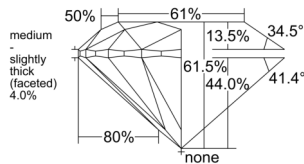

GIA®

FACSIMILE

GIA REPORT 1539925194

Verify this report at GIA.edu

GIA NATURAL DIAMOND DOSSIER®

November 08, 2025
GIA Report Number 1539925194
Shape and Cutting Style ..... Round Brilliant
Measurements ..... 5.92 - 5.96 x 3.65 mm

GRADING RESULTS

Carat Weight ..... 0.80 carat
Color Grade ..... D
Clarity Grade VS2
Cut Grade ..... Excellent

ADDITIONAL GRADING INFORMATION

Polish ..... Excellent
Symmetry ..... Excellent
Fluorescence ..... None
Clarity Characteristics ..... Crystal, Cloud
Inscription(s): GIA 1539925194

PROPORTIONS

Profile to actual proportions

GRADING SCALES

GIA COLOR SCALE	GIA CLARITY SCALE	GIA CUT SCALE	
D	FLAWLESS	EXCELLENT	
E	INTERNALLY FLAWLESS		
F		VVS₁	VERY GOOD
G	VVS₂		
H	VS₁	GOOD	
I	VS₂		
J	SI₁	FAIR	
K	SI₂		
L	I₁	POOR	
M			
N			
O	I₂		
P			
Q	I₃		
R			
S			
T			
U			
V			
W			
X			
Y			
Z