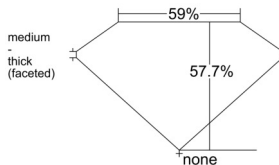

GIA®

FACSIMILE

GIA REPORT 1539907514

Verify this report at GIA.edu

GIA NATURAL DIAMOND DOSSIER®

November 06, 2025
GIA Report Number 1539907514
Shape and Cutting Style ..... Heart Brilliant
Measurements ..... 5.32 x 5.94 x 3.43 mm

GRADING RESULTS

Carat Weight ..... 0.63 carat
Color Grade ..... E
Clarity Grade SI1

ADDITIONAL GRADING INFORMATION

Polish ..... Excellent
Symmetry ..... Excellent
Fluorescence ..... Medium Blue
Clarity Characteristics ..... Twinning Wisp
Inscription(s): GIA 1539907514

PROPORTIONS

Profile not to actual proportions

GRADING SCALES

GIA COLOR SCALE		GIA CLARITY SCALE	
COLORLESS	D	VERY VERY SLIGHTLY INCLUDED	FLAWLESS
	E		INTERNALLY FLAWLESS
	F		VVS₁
	G		VVS₂
	H		VS₁
	I		VS₂
	J		SI₁
	K		SI₂
	L		I₁
	M		I₂
NEAR COLORLESS	N	SLIGHTLY INCLUDED	I₃
	O		
	P		
	Q		
FAINT	R		
	S		
	T		
	U		
VERY LIGHT	V		
	W		
	X		
	Y		
LIGHT	Z