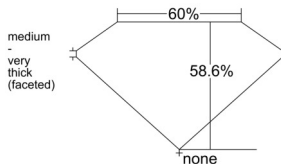

GIA®

FACSIMILE

GIA REPORT 1539893733

Verify this report at GIA.edu

GIA NATURAL DIAMOND DOSSIER®

November 06, 2025
GIA Report Number 1539893733
Shape and Cutting Style ..... Heart Brilliant
Measurements ..... 5.48 x 6.05 x 3.54 mm

GRADING RESULTS

Carat Weight ..... 0.70 carat
Color Grade ..... G
Clarity Grade ..... Internally Flawless

ADDITIONAL GRADING INFORMATION

Polish ..... Excellent
Symmetry ..... Excellent
Fluorescence ..... None
Clarity Characteristics..... Surface Graining, Extra Facet, Minor
Details of Polish

Inscription(s): GIA 1539893733

PROPORTIONS

Profile not to actual proportions

GRADING SCALES

GIA COLOR SCALE		GIA CLARITY SCALE			
COLORLESS	D	VERY VERY SLIGHTLY INCLUDED	FLAWLESS		
	E		INTERNALLY FLAWLESS		
	F	VERY SLIGHTLY INCLUDED	VVS₁		
	G		VVS₂		
	H		VS₁		
	NEAR COLORLESS	I	VERY SLIGHTLY INCLUDED	VS₂	
		J		SI₁	
		FAINT	K	SLIGHTLY INCLUDED	SI₂
			L		I₁
			M		I₂
VERTICALLY LIGHT	N	INCLUDED	I₃		
	O				
	P				
	Q				
	R				
LIGHT	S				
	T				
	U				
	V				
	W				
	X				
Y					
Z