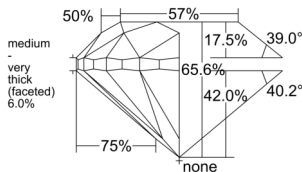

GIA®

FACSIMILE

GIA REPORT 1539893373

Verify this report at GIA.edu

GIA NATURAL DIAMOND DOSSIER®

November 03, 2025
GIA Report Number 1539893373
Shape and Cutting Style ..... Round Brilliant
Measurements ..... 4.85 - 4.91 x 3.20 mm

GRADING RESULTS

Carat Weight ..... 0.50 carat
Color Grade ..... D
Clarity Grade VS1
Cut Grade ..... Good

ADDITIONAL GRADING INFORMATION

Polish ..... Excellent
Symmetry ..... Very Good
Fluorescence ..... None
Clarity Characteristics ..... Crystal, Cloud, Pinpoint
Inscription(s): GIA 1539893373

PROPORTIONS

GRADING SCALES

GIA COLOR SCALE

COLORLESS	D
	E
	F
	G
	H
	I
	J
NEAR COLORLESS	K
	L
FAIN	M
	N
	O
	P
VERY LIGHT	R
	S
	T
	U
	V
	W
	X
	Y
LIGHT	Z

GIA CLARITY SCALE

FLAWLESS	VERY VERY SLIGHTLY INCLUDED	VS₁	
			VS₂
INTERNALLY FLAWLESS	VERY SLIGHTLY INCLUDED	SI₁	
		SI₂	
VVS₁	SLIGHTLY INCLUDED	I₁	
		I₂	
		I₃	

GIA CUT SCALE

EXCELLENT
VERY GOOD
GOOD
FAIR
POOR