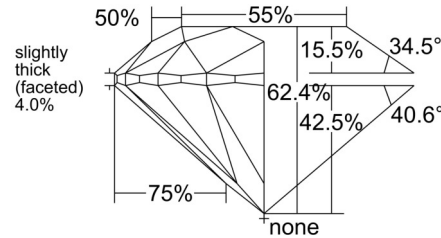

GIA NATURAL DIAMOND GRADING REPORT

November 03, 2025  
 GIA Report Number ..... 1539874493  
 Shape and Cutting Style ..... Round Brilliant  
 Measurements ..... 7.56 - 7.61 x 4.73 mm

GRADING RESULTS

Carat Weight ..... 1.70 carat  
 Color Grade ..... M  
 Clarity Grade ..... SI2  
 Cut Grade ..... Excellent

PROPORTIONS

Profile to actual proportions

CLARITY CHARACTERISTICS

KEY TO SYMBOLS\*

- Twinning Wisp    Natural
- Feather
- Needle
- Indented Natural

\* Red symbols denote internal characteristics (inclusions). Green or black symbols denote external characteristics (blemishes). Diagram is an approximate representation of the diamond, and symbols shown indicate type, position, and approximate size of clarity characteristics. All clarity characteristics may not be shown. Details of finish are not shown.