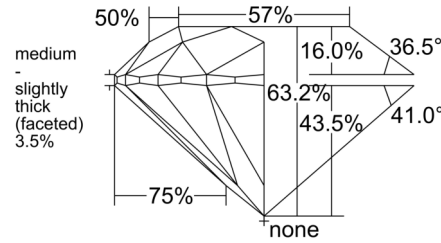

### GRADING RESULTS

Carat Weight ..... 0.90 carat  
 Color Grade ..... J  
 Clarity Grade ..... SI1  
 Cut Grade ..... Excellent

### PROPORTIONS

Profile to actual proportions