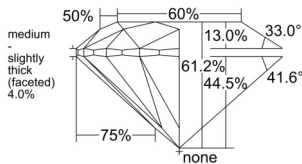

GIA®

FACSIMILE

GIA REPORT 1539844790

Verify this report at GIA.edu

GIA NATURAL DIAMOND DOSSIER®

October 31, 2025
GIA Report Number 1539844790
Shape and Cutting Style ..... Round Brilliant
Measurements ..... 5.11 - 5.13 x 3.13 mm

GRADING RESULTS

Carat Weight ..... 0.50 carat
Color Grade ..... D
Clarity Grade VVS1
Cut Grade ..... Excellent

ADDITIONAL GRADING INFORMATION

Polish ..... Excellent
Symmetry ..... Excellent
Fluorescence ..... Faint
Clarity Characteristics ..... Pinpoint
Inscription(s): GIA 1539844790

PROPORTIONS

Profile to actual proportions

GRADING SCALES

GIA COLOR SCALE	GIA CLARITY SCALE	GIA CUT SCALE
COLOURLESS	FLAWLESS	EXCELLENT
D	INTERNALLY FLAWLESS	
E	VVS₁	VERY GOOD
F		
G	VS₁	GOOD
H		
I	SI₁	FAIR
J		
K	I₁	POOR
L		
M	I₂	
N		
O	I₃	
P		
Q		
R		
S		
T		
U		
V		
W		
X		
Y		
Z