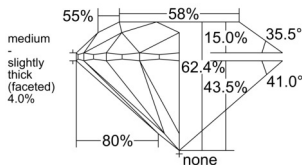

GIA®

FACSIMILE

GIA REPORT 1539841459

Verify this report at GIA.edu

GIA NATURAL DIAMOND DOSSIER®

October 29, 2025
GIA Report Number 1539841459
Shape and Cutting Style ..... Round Brilliant
Measurements ..... 5.63 - 5.67 x 3.53 mm

GRADING RESULTS

Carat Weight ..... 0.70 carat
Color Grade ..... F
Clarity Grade VS2
Cut Grade ..... Excellent

ADDITIONAL GRADING INFORMATION

Polish ..... Excellent
Symmetry ..... Excellent
Fluorescence ..... None
Clarity Characteristics ..... Feather, Cloud
Inscription(s): GIA 1539841459

PROPORTIONS

GRADING SCALES

GIA COLOR SCALE	GIA CLARITY SCALE	GIA CUT SCALE	
D	FLAWLESS	EXCELLENT	
E	INTERNALLY FLAWLESS		
F		VVS₁	VERY GOOD
G	VVS₂		
H	VS₁	GOOD	
I	VS₂		
J	SI₁	FAIR	
K	SI₂		
L	I₁	POOR	
M	I₂		
N	I₃		
O			
P			
Q			
R			
S			
T			
U			
V			
W			
X			
Y			
Z