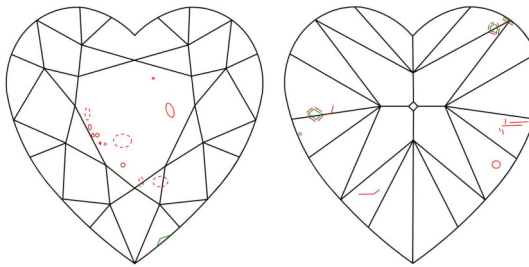

Carat Weight ..... 0.52 carat  
 Color Grade ..... Fancy Light Brownish Pink  
 Color Origin ..... Natural  
 Color Distribution ..... Even  
 Clarity Grade ..... SI1  
 Proportions:

Profile not to actual proportions

GIA COLORED DIAMOND SCALE

Illustration of GIA fancy color grade interrelationships

GIA CLARITY SCALE

FLAWLESS
INTERNALLY FLAWLESS
VVS <sub>1</sub>
VVS <sub>2</sub>
VS <sub>1</sub>
VS <sub>2</sub>
SI <sub>1</sub>
SI <sub>2</sub>
I <sub>1</sub>
I <sub>2</sub>
I <sub>3</sub>

CLARITY CHARACTERISTICS

KEY TO SYMBOLS\*

- Crystal
- △ Natural
- ⊙ Cloud
- ~ Feather
- ∧ Indented Natural

\* Red symbols denote internal characteristics (inclusions). Green or black symbols denote external characteristics (blemishes). Diagram is an approximate representation of the diamond, and symbols shown indicate type, position, and approximate size of clarity characteristics. All clarity characteristics may not be shown. Details of finish are not shown.