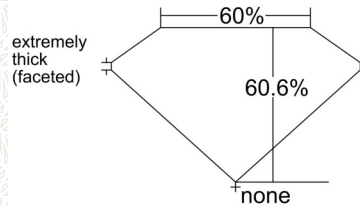

GIA NATURAL COLORED DIAMOND REPORT

November 17, 2025  
 Report Type ..... Grading Report  
 GIA Report Number ..... 1539818934  
 Shape and Cutting Style ..... Heart Modified Brilliant  
 Measurements ..... 4.01 x 5.09 x 3.09 mm

Carat Weight ..... 0.52 carat  
 Color Grade ..... Fancy Light Brownish Pink  
 Color Origin ..... Natural  
 Color Distribution ..... Even  
 Clarity Grade ..... SI1  
 Proportions:

Profile not to actual proportions