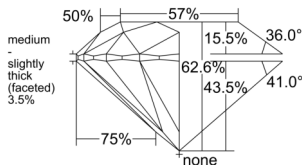

GIA®

FACSIMILE

GIA REPORT 1539807201

Verify this report at GIA.edu

GIA NATURAL DIAMOND DOSSIER®

November 04, 2025
GIA Report Number 1539807201
Shape and Cutting Style ..... Round Brilliant
Measurements ..... 5.21 - 5.24 x 3.27 mm

GRADING RESULTS

Carat Weight ..... 0.55 carat
Color Grade I
Clarity Grade VVS1
Cut Grade ..... Excellent

ADDITIONAL GRADING INFORMATION

Polish ..... Excellent
Symmetry ..... Excellent
Fluorescence ..... None
Clarity Characteristics ..... Pinpoint, Feather
Inscription(s): GIA 1539807201

PROPORTIONS

GRADING SCALES

GIA COLOR SCALE	GIA CLARITY SCALE	GIA CUT SCALE	
D	FLAWLESS	EXCELLENT	
E	INTERNALLY FLAWLESS		
F		VVS₁	VERY GOOD
G	VVS₂		
H	VS₁	GOOD	
I	VS₂		
J	SI₁	FAIR	
K	SI₂		
L	I₁	POOR	
M			
N			
O	I₂		
P			
Q			
R	I₃		
S			
T			
U			
V			
W			
X			
Y			
Z