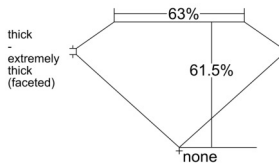

GIA®

FACSIMILE

GIA REPORT 1539797624

Verify this report at GIA.edu

GIA NATURAL DIAMOND DOSSIER®

October 23, 2025
GIA Report Number 1539797624
Shape and Cutting Style ..... Marquise Brilliant
Measurements ..... 7.51 x 4.32 x 2.66 mm

GRADING RESULTS

Carat Weight ..... 0.50 carat
Color Grade ..... K, Faint Brown
Clarity Grade VS1

ADDITIONAL GRADING INFORMATION

Polish ..... Very Good
Symmetry ..... Very Good
Fluorescence ..... None
Clarity Characteristics..... Crystal, Feather, Pinpoint, Indented
Natural

Inscription(s): GIA 1539797624

PROPORTIONS

Profile not to actual proportions

GRADING SCALES

GIA COLOR SCALE		GIA CLARITY SCALE			
COLORLESS	D	VERY VERY SLIGHTLY INCLUDED	FLAWLESS		
	E		INTERNALLY FLAWLESS		
	F	VERY SLIGHTLY INCLUDED	VS₁		
	G		VS₂		
	H		VS₁		
	NEAR COLORLESS	I	SLIGHTLY INCLUDED	SI₁	
		J		SI₂	
		FAINT	K	INCLUDED	I₁
			L		I₂
			M		I₃
VERT LIGHT	N				
	O				
	P				
	Q				
	R				
	S				
	T				
LIGHT	U				
	V				
	W				
	X				
Y					
Z