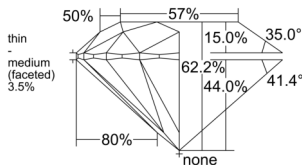

GIA®

FACSIMILE

GIA REPORT 1539792622

Verify this report at GIA.edu

GIA NATURAL DIAMOND DOSSIER®

October 22, 2025
GIA Report Number 1539792622
Shape and Cutting Style ..... Round Brilliant
Measurements ..... 5.08 - 5.11 x 3.17 mm

GRADING RESULTS

Carat Weight ..... 0.50 carat
Color Grade ..... G
Clarity Grade VVS1
Cut Grade ..... Excellent

ADDITIONAL GRADING INFORMATION

Polish ..... Excellent
Symmetry ..... Excellent
Fluorescence ..... Faint
Clarity Characteristics ..... Pinpoint, Feather
Inscription(s): GIA 1539792622

PROPORTIONS

GRADING SCALES

GIA COLOR SCALE	GIA CLARITY SCALE	GIA CUT SCALE	
D	FLAWLESS	EXCELLENT	
E	INTERNALLY FLAWLESS		
F		VVS₁	VERY GOOD
G	VVS₂		
H	VS₁	GOOD	
I	VS₂		
J	SI₁	FAIR	
K	SI₂		
L	I₁	POOR	
M			
N			
O	I₂		
P			
Q			
R	I₃		
S			
T			
U			
V			
W			
X			
Y			
Z