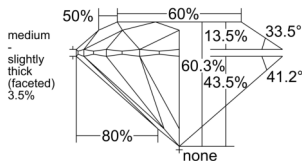

GIA®

FACSIMILE

GIA REPORT 1539792535

Verify this report at GIA.edu

GIA NATURAL DIAMOND DOSSIER®

October 22, 2025
GIA Report Number 1539792535
Shape and Cutting Style ..... Round Brilliant
Measurements ..... 5.17 - 5.18 x 3.12 mm

GRADING RESULTS

Carat Weight ..... 0.51 carat
Color Grade ..... D
Clarity Grade VS2
Cut Grade ..... Excellent

ADDITIONAL GRADING INFORMATION

Polish ..... Excellent
Symmetry ..... Excellent
Fluorescence ..... Very Strong Blue
Clarity Characteristics ..... Crystal, Cloud
Inscription(s): GIA 1539792535

PROPORTIONS

Profile to actual proportions