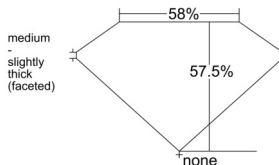

GIA®

FACSIMILE

GIA REPORT 1539791008

Verify this report at GIA.edu

GIA NATURAL DIAMOND DOSSIER®

October 29, 2025
GIA Report Number 1539791008
Shape and Cutting Style ..... Heart Brilliant
Measurements ..... 5.20 x 6.01 x 3.46 mm

GRADING RESULTS

Carat Weight ..... 0.62 carat
Color Grade ..... G
Clarity Grade ..... Internally Flawless

ADDITIONAL GRADING INFORMATION

Polish ..... Excellent
Symmetry ..... Excellent
Fluorescence ..... Medium Blue
Clarity Characteristics ..... Minor Details of Polish
Inscription(s): GIA 1539791008

PROPORTIONS

Profile not to actual proportions

GRADING SCALES

GIA COLOR SCALE		GIA CLARITY SCALE			
COLORLESS	D	VERY VERY SLIGHTLY INCLUDED	FLAWLESS		
	E		INTERNALLY FLAWLESS		
	F	VERY SLIGHTLY INCLUDED	VVS₁		
	G		VVS₂		
	H		VS₁		
	NEAR COLORLESS	I	SLIGHTLY INCLUDED	VS₂	
		J		SI₁	
		FAINT	K	INCLUDED	SI₂
			L		I₁
			M		I₂
VERT LIGHT	N	LIGHT	I₃		
	O				
	P				
	Q				
	R