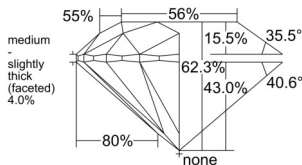

GIA®

FACSIMILE

GIA REPORT 1539774342

Verify this report at GIA.edu

GIA NATURAL DIAMOND DOSSIER®

October 27, 2025
GIA Report Number 1539774342
Shape and Cutting Style ..... Round Brilliant
Measurements ..... 4.28 - 4.31 x 2.68 mm

GRADING RESULTS

Carat Weight ..... 0.30 carat
Color Grade ..... E
Clarity Grade VS1
Cut Grade ..... Excellent

ADDITIONAL GRADING INFORMATION

Polish ..... Excellent
Symmetry ..... Excellent
Fluorescence ..... None
Clarity Characteristics..... Crystal, Needle, Pinpoint
Inspection(s): GIA 1539774342

PROPORTIONS

GRADING SCALES

GIA COLOR SCALE

COLORLESS	D
	E
	F
	G
	H
	I
	J
NEAR COLORLESS	K
	L
Faint	M
	N
	O
	P
Very Light	Q
	R
	S
	T
	U
	V
Light	W
	X
	Y
	Z

GIA CLARITY SCALE

FLAWLESS	INTERNAL FLAWLESS	
		FLAWLESS
VERY VERY SLIGHTLY INCLUDED	VVS₁	
	VVS₂	
VERY SLIGHTLY INCLUDED	VS₁	
	VS₂	
SLIGHTLY INCLUDED	SI₁	
	SI₂	
INCLUDED	I₁	
	I₂	
	I₃	

GIA CUT SCALE

EXCELLENT
VERY GOOD
GOOD
FAIR
POOR