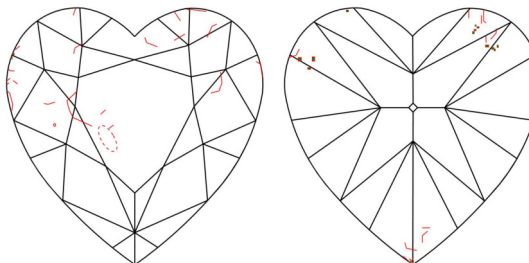

GIA NATURAL COLORED DIAMOND REPORT

November 18, 2025
 Report Type Grading Report
 GIA Report Number 1539768633
 Shape and Cutting Style Heart Modified Brilliant
 Measurements 7.54 x 9.22 x 5.24 mm

Carat Weight 3.01 carat
 Color Grade Fancy Yellow
 Color Origin Natural
 Color Distribution Even
 Clarity Grade SI1
 Proportions:

Profile not to actual proportions

Polish Very Good
 Symmetry Very Good
 Fluorescence Strong Blue
 Inscription(s): GIA 1539768633

Comments: Patches of color are not shown.

ADDITIONAL INFORMATION

GIA COLORED DIAMOND SCALE

Illustration of GIA fancy color grade interrelationships

GIA CLARITY SCALE

FLAWLESS
INTERNALLY FLAWLESS
VVS ₁
VVS ₂
VS ₁
VS ₂
SI ₁
SI ₂
I ₁
I ₂
I ₃

CLARITY CHARACTERISTICS

KEY TO SYMBOLS*

- Feather
- Etch Channel
- Cloud
- Natural
- Crystal
- Needle

* Red symbols denote internal characteristics (inclusions). Green or black symbols denote external characteristics (blemishes). Diagram is an approximate representation of the diamond, and symbols shown indicate type, position, and approximate size of clarity characteristics. All clarity characteristics may not be shown. Details of finish are not shown.