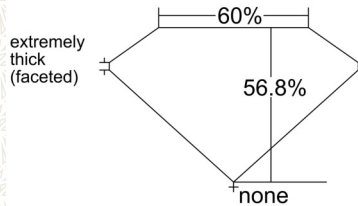

GIA NATURAL COLORED DIAMOND REPORT

November 18, 2025
 Report Type Grading Report
 GIA Report Number 1539768633
 Shape and Cutting Style Heart Modified Brilliant
 Measurements 7.54 x 9.22 x 5.24 mm

Carat Weight 3.01 carat
 Color Grade Fancy Yellow
 Color Origin Natural
 Color Distribution Even
 Clarity Grade SI1
 Proportions:

Profile not to actual proportions

Polish Very Good
 Symmetry Very Good
 Fluorescence Strong Blue
 Inscription(s): GIA 1539768633

Comments: Patches of color are not shown.

ADDITIONAL INFORMATION

GIA COLORED DIAMOND SCALE

Illustration of GIA fancy color grade interrelationships

GIA CLARITY SCALE

FLAWLESS
INTERNALLY FLAWLESS
VVS ₁
VVS ₂
VS ₁
VS ₂
SI ₁
SI ₂
I ₁
I ₂
I ₃

CLARITY CHARACTERISTICS

KEY TO SYMBOLS*

- Feather
- Etch Channel
- Cloud
- Natural
- Crystal
- Needle

* Red symbols denote internal characteristics (inclusions). Green or black symbols denote external characteristics (blemishes). Diagram is an approximate representation of the diamond, and symbols shown indicate type, position, and approximate size of clarity characteristics. All clarity characteristics may not be shown. Details of finish are not shown.