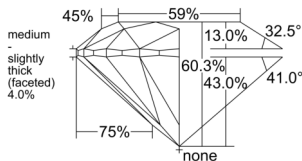

GIA®

FACSIMILE

GIA REPORT 1539767334

Verify this report at GIA.edu

GIA NATURAL DIAMOND DOSSIER®

October 17, 2025
GIA Report Number 1539767334
Shape and Cutting Style ..... Round Brilliant
Measurements ..... 3.64 - 3.67 x 2.21 mm

GRADING RESULTS

Carat Weight ..... 0.18 carat
Color Grade ..... G
Clarity Grade VVS1
Cut Grade ..... Excellent

ADDITIONAL GRADING INFORMATION

Polish ..... Excellent
Symmetry ..... Excellent
Fluorescence ..... None
Clarity Characteristics ..... Cloud, Feather
Inscription(s): GIA 1539767334

PROPORTIONS

Profile to actual proportions

GRADING SCALES

GIA COLOR SCALE	GIA CLARITY SCALE	GIA CUT SCALE	
D	FLAWLESS	EXCELLENT	
E	INTERNALLY FLAWLESS		
F		VVS₁	VERY GOOD
G	VVS₂		
H	VS₁	GOOD	
I	VS₂		
J	SI₁	FAIR	
K	SI₂		
L	I₁	POOR	
M			
N			
O	I₂		
P			
Q			
R	I₃		
S			
T			
U			
V			
W			
X			
Y			
Z