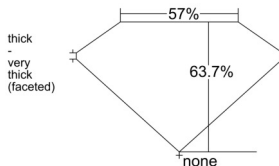

GIA®

FACSIMILE

GIA REPORT 1539765324

Verify this report at GIA.edu

GIA NATURAL DIAMOND DOSSIER®

October 17, 2025
GIA Report Number 1539765324
Shape and Cutting Style ..... Marquise Brilliant
Measurements ..... 7.87 x 3.66 x 2.33 mm

GRADING RESULTS

Carat Weight ..... 0.40 carat
Color Grade ..... D
Clarity Grade VS1

ADDITIONAL GRADING INFORMATION

Polish ..... Excellent
Symmetry ..... Very Good
Fluorescence ..... Faint
Clarity Characteristics ..... Feather, Pinpoint
Inscription(s): GIA 1539765324

PROPORTIONS

Profile not to actual proportions

GRADING SCALES

GIA COLOR SCALE		GIA CLARITY SCALE			
COLORLESS	D	VERY VERY SLIGHTLY INCLUDED	FLAWLESS		
	E		INTERNALLY FLAWLESS		
	F	VERY SLIGHTLY INCLUDED	VVS₁		
	G		VVS₂		
	H		VS₁		
	NEAR COLORLESS	I	SLIGHTLY INCLUDED	VS₂	
		J		SI₁	
		FAINT	K	INCLUDED	SI₂
			L		I₁
			M		I₂
VERT LIGHT	N	LIGHT	I₃		
	O				
	P				
	Q				
	R				
	S				
	T