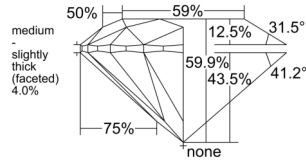

GIA®

FACSIMILE

GIA REPORT 1539736970

Verify this report at GIA.edu

GIA NATURAL DIAMOND DOSSIER®

October 14, 2025
GIA Report Number 1539736970
Shape and Cutting Style ..... Round Brilliant
Measurements ..... 5.74 - 5.78 x 3.45 mm

GRADING RESULTS

Carat Weight ..... 0.70 carat
Color Grade ..... F
Clarity Grade VS1
Cut Grade ..... Excellent

ADDITIONAL GRADING INFORMATION

Polish ..... Excellent
Symmetry ..... Excellent
Fluorescence ..... None
Clarity Characteristics ..... Feather, Needle
Inscription(s): GIA 1539736970

PROPORTIONS

Profile to actual proportions

GRADING SCALES

GIA COLOR SCALE	GIA CLARITY SCALE	GIA CUT SCALE	
D	FLAWLESS	EXCELLENT	
E	INTERNALLY FLAWLESS		
F		VVS₁	VERY GOOD
G	VVS₂		
H	VS₁	GOOD	
I	VS₂		
J	SI₁	FAIR	
K	SI₂		
L	I₁	POOR	
M	I₂		
N	I₃		
O			
P			
Q			
R			
S			
T			
U			
V			
W			
X			
Y			
Z