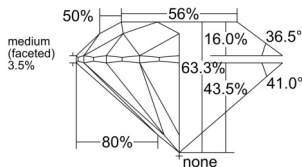

GIA®

FACSIMILE

GIA REPORT 1539731748

Verify this report at GIA.edu

GIA NATURAL DIAMOND DOSSIER®

October 14, 2025
GIA Report Number 1539731748
Shape and Cutting Style ..... Round Brilliant
Measurements ..... 5.63 - 5.67 x 3.58 mm

GRADING RESULTS

Carat Weight ..... 0.70 carat
Color Grade ..... E
Clarity Grade S11
Cut Grade ..... Excellent

ADDITIONAL GRADING INFORMATION

Polish ..... Excellent
Symmetry ..... Excellent
Fluorescence ..... None
Clarity Characteristics..... Cloud, Crystal, Feather
Inscription(s): GIA 1539731748

PROPORTIONS

Profile to actual proportions

GRADING SCALES

GIA COLOR SCALE	GIA CLARITY SCALE	GIA CUT SCALE	
D	FLAWLESS	EXCELLENT	
E	INTERNALLY FLAWLESS		
F		VVS₁	VERY GOOD
G	VVS₂		
H	VS₁	GOOD	
I	VS₂		
J	S1₁	FAIR	
K	S1₂		
L	I₁	POOR	
M	I₂		
N	I₃		
O			
P			
Q			
R			
S			
T			
U			
V			
W			
X			
Y			
Z