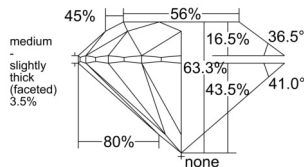

GIA®

FACSIMILE

GIA REPORT 1539693381

Verify this report at GIA.edu

GIA NATURAL DIAMOND DOSSIER®

October 10, 2025
GIA Report Number 1539693381
Shape and Cutting Style ..... Round Brilliant
Measurements ..... 5.63 - 5.66 x 3.57 mm

GRADING RESULTS

Carat Weight ..... 0.70 carat
Color Grade ..... G
Clarity Grade VVS2
Cut Grade ..... Excellent

ADDITIONAL GRADING INFORMATION

Polish ..... Excellent
Symmetry ..... Excellent
Fluorescence ..... None
Clarity Characteristics..... Needle, Pinpoint, Cloud
Inscription(s): GIA 1539693381

PROPORTIONS

GRADING SCALES

GIA COLOR SCALE

COLOREDNESS	D
	E
	F
	G
	H
	I
	J
NEAR COLORLESS	K
	L
FAIN	M
	N
	O
	P
	Q
VERY LIGHT	R
	S
	T
	U
	V
	W
	X
	Y
LIGHT	Z

GIA CLARITY SCALE

FLAWLESS	INTERNAL FLAWLESS	
		FLAWLESS
VERY VERY SLIGHTLY INCLUDED	VVS₁	
	VVS₂	
VERY SLIGHTLY INCLUDED	VS₁	
	VS₂	
SLIGHTLY INCLUDED	SI₁	
	SI₂	
INCLUDED	I₁	
	I₂	
	I₃	

GIA CUT SCALE

EXCELLENT
VERY GOOD
GOOD
FAIR
POOR