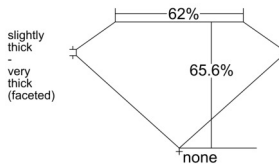

GIA®

FACSIMILE

GIA REPORT 1539680768

Verify this report at GIA.edu

GIA NATURAL DIAMOND DOSSIER®

October 09, 2025
GIA Report Number 1539680768
Shape and Cutting Style ..... Pear Brilliant
Measurements ..... 6.37 x 4.40 x 2.89 mm

GRADING RESULTS

Carat Weight ..... 0.50 carat
Color Grade ..... H
Clarity Grade VS2

ADDITIONAL GRADING INFORMATION

Polish ..... Excellent
Symmetry ..... Very Good
Fluorescence ..... None
Clarity Characteristics ..... Crystal
Inscription(s): GIA 1539680768

PROPORTIONS

Profile not to actual proportions

GRADING SCALES

GIA COLOR SCALE		GIA CLARITY SCALE			
COLORLESS	D	VERY VERY SLIGHTLY INCLUDED	FLAWLESS		
	E		INTERNALLY FLAWLESS		
	F	VERY SLIGHTLY INCLUDED	VVS₁		
	G		VVS₂		
	H		VS₁		
	NEAR COLORLESS	I	SLIGHTLY INCLUDED	VS₂	
		J		SI₁	
		FAINT	K	INCLUDED	SI₂
			L		I₁
			M		I₂
VERT LIGHT	N	LIGHT	I₃		
	O				
	P				
	Q				
	R