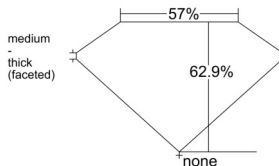

GIA®

FACSIMILE

GIA REPORT 1539651441

Verify this report at GIA.edu

GIA NATURAL DIAMOND DOSSIER®

October 07, 2025
GIA Report Number 1539651441
Shape and Cutting Style ..... Pear Brilliant
Measurements ..... 6.99 x 4.45 x 2.80 mm

GRADING RESULTS

Carat Weight ..... 0.50 carat
Color Grade ..... F
Clarity Grade VS2

ADDITIONAL GRADING INFORMATION

Polish ..... Very Good
Symmetry ..... Very Good
Fluorescence ..... Faint
Clarity Characteristics ..... Cloud, Crystal, Feather
Inspection(s): GIA 1539651441

PROPORTIONS

Profile not to actual proportions

GRADING SCALES

GIA COLOR SCALE		GIA CLARITY SCALE	
COLORLESS	D	VERY VERY SLIGHTLY INCLUDED	FLAWLESS
	E		INTERNALLY FLAWLESS
	F		VVS₁
	G		VVS₂
	H		VS₁
	I		VS₂
	J		SI₁
	K		SI₂
	L		I₁
	M		I₂
NEAR COLORLESS	N	SLIGHTLY INCLUDED	I₃
	O		
	P		
	Q		
FAINT	R		
	S		
	T		
	U		
VERT LIGHT	V		
	W		
	X		
	Y		
LIGHT	Z