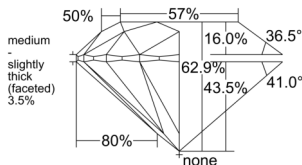

GIA®

FACSIMILE

GIA REPORT 1539607776

Verify this report at GIA.edu

GIA NATURAL DIAMOND DOSSIER®

October 06, 2025
GIA Report Number 1539607776
Shape and Cutting Style ..... Round Brilliant
Measurements ..... 5.22 - 5.25 x 3.29 mm

GRADING RESULTS

Carat Weight ..... 0.55 carat
Color Grade ..... J
Clarity Grade VVS1
Cut Grade ..... Excellent

ADDITIONAL GRADING INFORMATION

Polish ..... Excellent
Symmetry ..... Excellent
Fluorescence ..... None
Clarity Characteristics ..... Pinpoint, Cloud, Feather
Inscription(s): GIA 1539607776

PROPORTIONS

GRADING SCALES

GIA COLOR SCALE

COLOREDNESS	D
	E
	F
	G
	H
	I
	J
NEAR COLORLESS	K
	L
FAIN	M
	N
	O
	P
VERY LIGHT	Q
	R
	S
	T
	U
	V
	W
	X
	Y
LIGHT	Z

GIA CLARITY SCALE

FLAWLESS	INTERNAL FLAWLESS	
		FLAWLESS
VERY VERY SLIGHTLY INCLUDED	VVS₁	
	VVS₂	
VERY SLIGHTLY INCLUDED	VS₁	
	VS₂	
SLIGHTLY INCLUDED	SI₁	
	SI₂	
INCLUDED	I₁	
	I₂	
	I₃	

GIA CUT SCALE

EXCELLENT
VERY GOOD
GOOD
FAIR
POOR