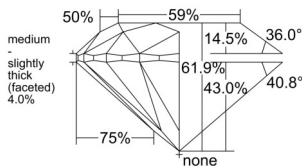

GIA®

FACSIMILE

GIA REPORT 1539501237

Verify this report at GIA.edu

GIA NATURAL DIAMOND DOSSIER®

September 24, 2025
GIA Report Number 1539501237
Shape and Cutting Style ..... Round Brilliant
Measurements ..... 5.04 - 5.07 x 3.13 mm

GRADING RESULTS

Carat Weight ..... 0.50 carat
Color Grade ..... D
Clarity Grade VS1
Cut Grade ..... Excellent

ADDITIONAL GRADING INFORMATION

Polish ..... Excellent
Symmetry ..... Excellent
Fluorescence ..... Strong Blue
Clarity Characteristics ..... Crystal, Pinpoint
Inscription(s): GIA 1539501237

PROPORTIONS

Profile to actual proportions

GRADING SCALES

GIA COLOR SCALE	GIA CLARITY SCALE	GIA CUT SCALE
D	FLAWLESS	EXCELLENT
E	INTERNALLY FLAWLESS	
F	VVS₁	VERY GOOD
G		
H	VS₁	GOOD
I		
J	SI₁	FAIR
K		
L	I₁	POOR
M		
N	I₂	
O		
P	I₃	
Q		
R		
S		
T		
U		
V		
W		
X		
Y		
Z