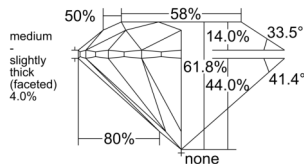

GIA®

FACSIMILE

GIA REPORT 1539471204

Verify this report at GIA.edu

GIA NATURAL DIAMOND DOSSIER®

September 18, 2025
GIA Report Number 1539471204
Shape and Cutting Style ..... Round Brilliant
Measurements ..... 5.26 - 5.30 x 3.26 mm

GRADING RESULTS

Carat Weight ..... 0.55 carat
Color Grade ..... G
Clarity Grade VS1
Cut Grade ..... Excellent

ADDITIONAL GRADING INFORMATION

Polish ..... Excellent
Symmetry ..... Excellent
Fluorescence ..... None
Clarity Characteristics ..... Cloud, Pinpoint
Inscription(s): GIA 1539471204

PROPORTIONS

GRADING SCALES

GIA COLOR SCALE	GIA CLARITY SCALE	GIA CUT SCALE	
D	FLAWLESS	EXCELLENT	
E	INTERNALLY FLAWLESS		
F		VVS₁	VERY GOOD
G	VVS₂		
H	VS₁	GOOD	
I	VS₂		
J	SI₁	FAIR	
K	SI₂		
L	I₁	POOR	
M	I₂		
N	I₃		
O			
P			
Q			
R			
S			
T			
U			
V			
W			
X			
Y			
Z