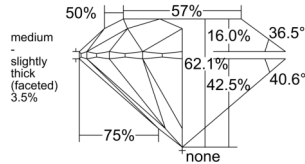

GIA®

FACSIMILE

GIA REPORT 1539421259

Verify this report at GIA.edu

GIA NATURAL DIAMOND DOSSIER®

September 13, 2025
GIA Report Number 1539421259
Shape and Cutting Style ..... Round Brilliant
Measurements ..... 4.69 - 4.71 x 2.92 mm

GRADING RESULTS

Carat Weight ..... 0.40 carat
Color Grade L
Clarity Grade S11
Cut Grade ..... Excellent

ADDITIONAL GRADING INFORMATION

Polish ..... Excellent
Symmetry ..... Excellent
Fluorescence ..... Strong Blue
Clarity Characteristics ..... Crystal, Knot
Inscription(s): GIA 1539421259

PROPORTIONS

Profile to actual proportions

GRADING SCALES

GIA COLOR SCALE	GIA CLARITY SCALE	GIA CUT SCALE	
D	FLAWLESS	EXCELLENT	
E	INTERNALLY FLAWLESS		
F		VVS₁	VERY GOOD
G	VVS₂		
H	VS₁	GOOD	
I	VS₂		
J	S1₁	FAIR	
K	S1₂		
L	I₁	POOR	
M	I₂		
N	I₃		
O			
P			
Q			
R			
S			
T			
U			
V			
W			
X			
Y			
Z