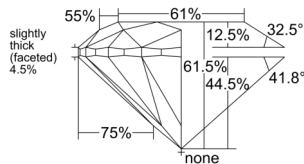

GIA®

FACSIMILE

GIA REPORT 1539329644

Verify this report at GIA.edu

GIA NATURAL DIAMOND DOSSIER®

September 11, 2025
GIA Report Number 1539329644
Shape and Cutting Style ..... Round Brilliant
Measurements ..... 5.38 - 5.41 x 3.32 mm

GRADING RESULTS

Carat Weight ..... 0.60 carat
Color Grade ..... E
Clarity Grade S11
Cut Grade ..... Excellent

ADDITIONAL GRADING INFORMATION

Polish ..... Excellent
Symmetry ..... Excellent
Fluorescence ..... None
Clarity Characteristics ..... Cloud
Inscription(s): GIA 1539329644

PROPORTIONS

Profile to actual proportions