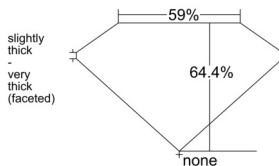

GIA®

FACSIMILE

GIA REPORT 1539303735

Verify this report at GIA.edu

GIA NATURAL DIAMOND DOSSIER®

September 04, 2025
GIA Report Number 1539303735
Shape and Cutting Style ..... Oval Brilliant
Measurements ..... 6.87 x 4.97 x 3.20 mm

GRADING RESULTS

Carat Weight ..... 0.71 carat
Color Grade ..... F
Clarity Grade VVS1

ADDITIONAL GRADING INFORMATION

Polish ..... Excellent
Symmetry ..... Very Good
Fluorescence ..... Faint
Clarity Characteristics ..... Pinpoint, Feather
Inspection(s): GIA 1539303735

PROPORTIONS

Profile not to actual proportions

GRADING SCALES

GIA COLOR SCALE		GIA CLARITY SCALE			
COLORLESS	D	VERY VERY SLIGHTLY INCLUDED	FLAWLESS		
	E		INTERNALLY FLAWLESS		
	F		VVS₁		
	G		VVS₂		
	NEAR COLORLESS	H	VERY SLIGHTLY INCLUDED	VS₁	
		I		VS₂	
		FAINT	J	SLIGHTLY INCLUDED	S₁
			K		S₂
	L		I₁		
	M		I₂		
N	I₃				
O					
VERT LIGHT	P	INCLUDED			
	Q				
	R				
	S				
	T				
	U				
	V				
LIGHT	W				
	X				
	Y				
	Z