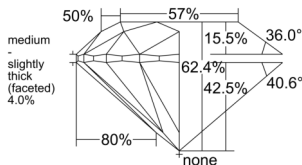

GIA®

FACSIMILE

GIA REPORT 1539300622

Verify this report at GIA.edu

GIA NATURAL DIAMOND DOSSIER®

September 17, 2025
GIA Report Number 1539300622
Shape and Cutting Style ..... Round Brilliant
Measurements ..... 6.16 - 6.19 x 3.85 mm

GRADING RESULTS

Carat Weight ..... 0.91 carat
Color Grade ..... D
Clarity Grade VVS2
Cut Grade ..... Excellent

ADDITIONAL GRADING INFORMATION

Polish ..... Excellent
Symmetry ..... Excellent
Fluorescence ..... Medium Blue
Clarity Characteristics ..... Pinpoint
Inscription(s): GIA 1539300622

PROPORTIONS

GRADING SCALES

GIA COLOR SCALE

COLORLESS	D
	E
	F
	G
	H
	I
	J
NEAR COLORLESS	K
	L
Faint	M
	N
	O
	P
Very Light	Q
	R
	S
	T
	U
	V
Light	W
	X
	Y
	Z

GIA CLARITY SCALE

FLAWLESS	INTERNAL FLAWLESS	EXCELLENT	
VERY VERY SLIGHTLY INCLUDED	VVS₁	VERY GOOD	
	VVS₂		
VERY SLIGHTLY INCLUDED	VS₁	GOOD	
	VS₂		
SLIGHTLY INCLUDED	SI₁	FAIR	
	SI₂		
INCLUDED	I₁	POOR	
	I₂		
	I₃