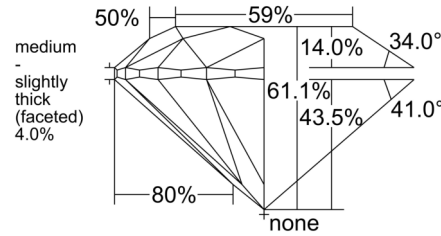

GIA NATURAL DIAMOND GRADING REPORT

August 25, 2025
 GIA Report Number 1539210730
 Shape and Cutting Style Round Brilliant
 Measurements 9.28 - 9.31 x 5.68 mm

GRADING RESULTS

Carat Weight 3.03 carat
 Color Grade H
 Clarity Grade VVS2
 Cut Grade Excellent

ADDITIONAL GRADING INFORMATION

Polish Excellent
 Symmetry Excellent
 Fluorescence None
 Inscription(s): GIA 1539210730

PROPORTIONS

Profile to actual proportions

CLARITY CHARACTERISTICS

KEY TO SYMBOLS*

- Cloud
- Needle
- Pinpoint

* Red symbols denote internal characteristics (inclusions). Green or black symbols denote external characteristics (blemishes). Diagram is an approximate representation of the diamond, and symbols shown indicate type, position, and approximate size of clarity characteristics. All clarity characteristics may not be shown. Details of finish are not shown.