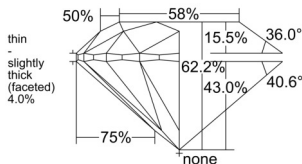

GIA®

FACSIMILE

GIA REPORT 1539151836

Verify this report at GIA.edu

GIA NATURAL DIAMOND DOSSIER®

August 20, 2025
GIA Report Number 1539151836
Shape and Cutting Style ..... Round Brilliant
Measurements ..... 4.78 - 4.81 x 2.98 mm

GRADING RESULTS

Carat Weight ..... 0.43 carat
Color Grade ..... G
Clarity Grade VVS1
Cut Grade ..... Excellent

ADDITIONAL GRADING INFORMATION

Polish ..... Excellent
Symmetry ..... Excellent
Fluorescence ..... Medium Blue
Clarity Characteristics ..... Indented Natural
Inscription(s): GIA 1539151836

PROPORTIONS

GRADING SCALES

GIA COLOR SCALE	GIA CLARITY SCALE	GIA CUT SCALE	
D	FLAWLESS	EXCELLENT	
E	INTERNALLY FLAWLESS		
F		VVS₁	VERY GOOD
G	VVS₂		
H	VS₁	GOOD	
I	VS₂		
J	SI₁	FAIR	
K	SI₂		
L	I₁	POOR	
M			
N			
O	I₂		
P			
Q	I₃		
R			
S			
T			
U			
V			
W			
X			
Y			
Z