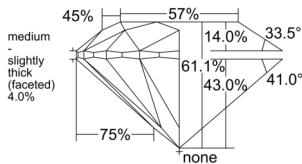

GIA®

FACSIMILE

GIA REPORT 1539122241

Verify this report at GIA.edu

GIA NATURAL DIAMOND DOSSIER®

August 13, 2025
GIA Report Number 1539122241
Shape and Cutting Style ..... Round Brilliant
Measurements ..... 5.74 - 5.77 x 3.52 mm

GRADING RESULTS

Carat Weight ..... 0.71 carat
Color Grade ..... E
Clarity Grade S11
Cut Grade ..... Excellent

ADDITIONAL GRADING INFORMATION

Polish ..... Excellent
Symmetry ..... Excellent
Fluorescence ..... None
Clarity Characteristics ..... Cloud, Crystal, Feather
Inspection(s): GIA 1539122241

PROPORTIONS

Profile to actual proportions

GRADING SCALES

GIA COLOR SCALE

COLOREDNESS	D
	E
	F
	G
	H
	I
	J
NEAR COLORLESS	K
	L
Faint	M
	N
	O
	P
	Q
	R
	S
	T
	U
	V
	W
	X
	Y
Light	Z

GIA CLARITY SCALE

VERY VERY SLIGHTLY INCLUDED	FLAWLESS
	INTERNALLY FLAWLESS
VERY SLIGHTLY INCLUDED	VVS₁
	VVS₂
SLIGHTLY INCLUDED	VS₁
	VS₂
INCLUDED	SI₁
	SI₂
	I₁
	I₂
	I₃

GIA CUT SCALE

EXCELLENT	
VERY GOOD	
GOOD	
FAIR	
POOR