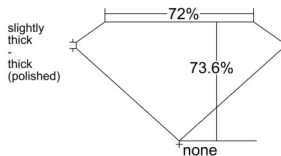

GIA®

FACSIMILE

GIA REPORT 1538996224

Verify this report at GIA.edu

GIA NATURAL DIAMOND DOSSIER®

November 14, 2025
GIA Report Number 1538996224
Shape and Cutting Style ..... Square Modified Brilliant
Measurements ..... 5.10 x 5.03 x 3.70 mm

GRADING RESULTS

Carat Weight ..... 0.80 carat
Color Grade ..... H
Clarity Grade VVS1

ADDITIONAL GRADING INFORMATION

Polish ..... Excellent
Symmetry ..... Excellent
Fluorescence ..... None
Clarity Characteristics ..... Pinpoint, Feather, Cavity
Inspection(s): GIA 1538996224

PROPORTIONS

Profile not to actual proportions

GRADING SCALES

GIA COLOR SCALE		GIA CLARITY SCALE			
COLORLESS	D	VERY VERY SLIGHTLY INCLUDED	FLAWLESS		
	E		INTERNALLY FLAWLESS		
	F		VVS₁		
	G		VVS₂		
	NEAR COLORLESS	H	VERY SLIGHTLY INCLUDED	VS₁	
		I		VS₂	
		FAINT	J	SLIGHTLY INCLUDED	SI₁
			K		SI₂
	L		I₁		
	VERT LIGHT		M	INCLUDED	I₂
N			I₃		
O					
LIGHT		P			
		Q			
		R			
	S				
	T				
	U				
	V				
	W				
	X				
	Y				
	Z