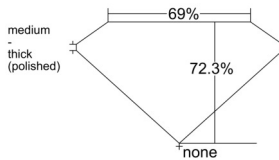

GIA®

FACSIMILE

GIA REPORT 1538975140

Verify this report at GIA.edu

GIA NATURAL DIAMOND DOSSIER®

November 12, 2025
GIA Report Number 1538975140
Shape and Cutting Style ..... **Square Modified Brilliant**
Measurements ..... 5.08 x 5.07 x 3.67 mm

GRADING RESULTS

Carat Weight ..... 0.82 carat
Color Grade ..... K
Clarity Grade VS2

ADDITIONAL GRADING INFORMATION

Polish ..... Excellent
Symmetry ..... Excellent
Fluorescence ..... None
Clarity Characteristics ..... Cloud, Crystal, Feather
Inscription(s): GIA 1538975140

PROPORTIONS

Profile not to actual proportions

GRADING SCALES

GIA COLOR SCALE		GIA CLARITY SCALE			
COLORLESS	D	VERY VERY SLIGHTLY INCLUDED	FLAWLESS		
	E		INTERNALLY FLAWLESS		
	F	VERY SLIGHTLY INCLUDED	VVS₁		
	G		VVS₂		
	H		VS₁		
	NEAR COLORLESS	I	SLIGHTLY INCLUDED	VS₂	
		J		SI₁	
		FAINT	K	INCLUDED	SI₂
			L		I₁
			M		I₂
VERT LIGHT	N	LIGHT	I₃		
	O				
	P				
	Q				
	R