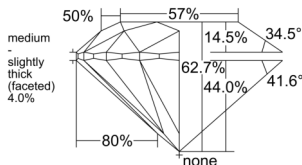

GIA®

FACSIMILE

GIA REPORT 1538975041

Verify this report at GIA.edu

GIA NATURAL DIAMOND DOSSIER®

November 11, 2025
GIA Report Number 1538975041
Shape and Cutting Style ..... Round Brilliant
Measurements ..... 5.07 - 5.09 x 3.18 mm

GRADING RESULTS

Carat Weight ..... 0.50 carat
Color Grade ..... E
Clarity Grade VVS2
Cut Grade ..... Excellent

ADDITIONAL GRADING INFORMATION

Polish ..... Excellent
Symmetry ..... Excellent
Fluorescence ..... None
Clarity Characteristics..... Pinpoint, Cloud, Needle
Inspection(s): GIA 1538975041

PROPORTIONS

Profile to actual proportions